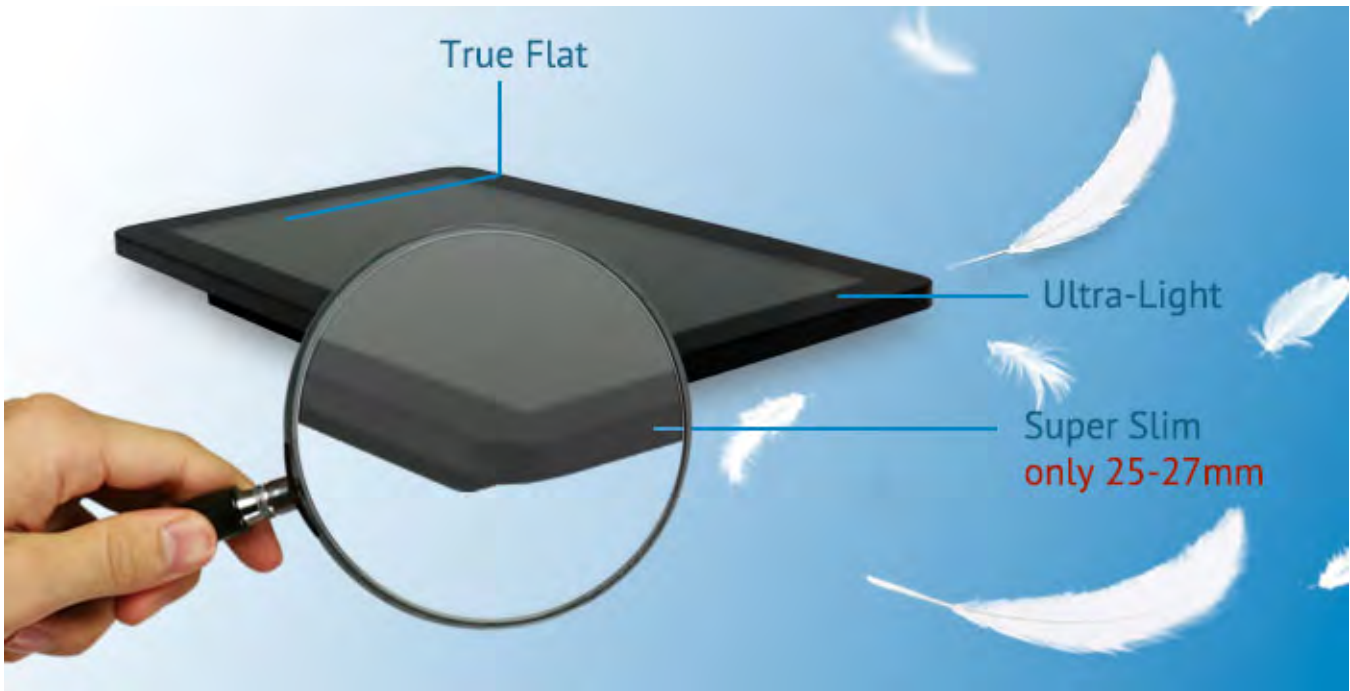

Middle to big size (18.5" ~43")

All sizes have excellent thermal design, and its front bezel is design to protect against dirt, dust and water. For bigger size (WCS2700, WCS3200, WCS4300) with Intel OPS platform, make maintaining and upgrading much easier. Even with a wide and big size, whole series design is super slim (47mm ~ 68mm) & ultra-light (6-8kg), with low power consumption less than 60W create more ventilation space, can be installed in any constricting area.

WCS series family can be installed as standalone by VESA mounting on the wall, or embedded into the kiosk. Via the PCAP multi-touch technology, the WCS series not only plays as HMI (Human Machine Interface), but also the intuitive interaction can maximize customer satisfaction. Multiple USB and COM ports in vary form factor such as D-Sub or RJ-45, creates its flexibility for dynamic requirements in the market.

Small size (10.1" ~15.6")

Featuring fanless, slim and ultra-light weight design, WCS1010, WCS1011, and WCS1560 are perfect for business commercial, education and market as a self-service kiosk. Even for any public general usage in building automation, or surveillance fields as control terminals. Indeed, a slim-type with higher brightness (up to 450 nits) ensures better visibility in semi-outdoor self-service kiosk all day.